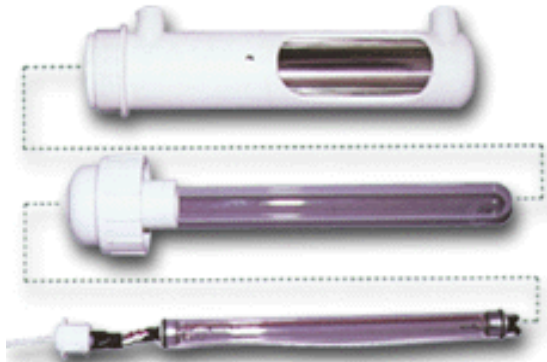

Ultra Violet AMV1000 Features:

1. 1/4" Slide Ports Spin Water Eliminating Shading
2. Sight Port
3. 316 Bonded Stainless Steel Interior Maximizes Killing Power By Reflecting U.V. Light and Eliminates Degradation Of Polypropylene Housing
4. Stainless Steel Leaves no Taste In The Water
5. Snap - Fit Cap For Quick Lamp Removal
6. Easy To Clean Quartz Sleeve
7. Low Cost replaceable Lamp

Specifications

- LAMP LIFE: 1 YEAR PLUS CONTINUOUS OPERATION
- U.V. OUTPUT: 30,000 MICRO-WATTS AT MAXIMUM FLOW
- INLET WATER TEMPERATURE: 40° - 105°F
- MAXIMUM OPERATING PRESSURE: 85° P.S.I.
- MAXIMUM STATIC TEMPERATURE RISE: 16.1°F ABOVE AMBIENT
- OPERATING VOLTAGES AVAILABLE: (120V - 60HZ) (220V - 50HZ) (12VDC)

Single Pass Models

MODEL	MAXIMUM G.P.M.	DIMENSIONS	WATTS	PORTS
<u>UST-200</u>	<u>1.0</u>	<u>2"O.D. X</u> <u>11.50"L</u>	<u>6</u>	<u>1/4"</u>